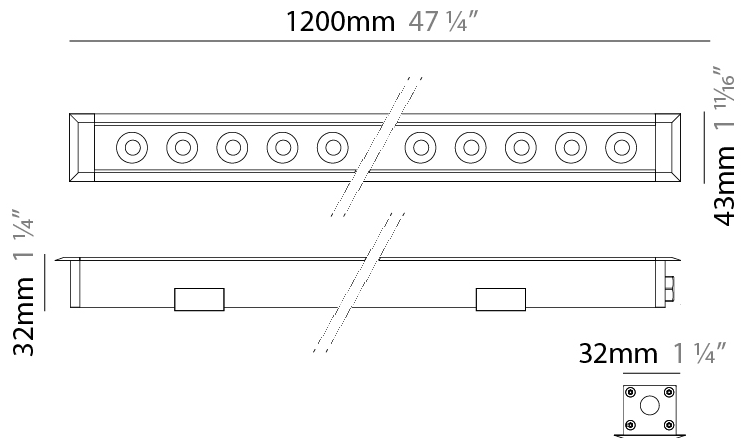

MINI CORNICHE RECESSED

E91639- _____ - _____
base number   Finish Options   Lens Options

1. To build a product code in our configurator select the specify button on the base model # product page
2. To build a manual product code on this datasheet choose from the options listed below in blue font and add the suffix to the base model #

GENERAL

Series: Mini Corniche
Brand: Platek
Division: Exterior
Mounting Type: Recessed
Mounting Location: In-Ground
Subcategory: Walk Over

PHYSICAL

Shape: Rectangle
Length (mm): 1220
Length (in): 48 1/32
Width (mm): 43
Width (in): 1 5/8
Height (mm): 32
Height (in): 1 1/2
Light Distribution: Uplight
Screws: A4 stainless steel
Diffuser: Clear tempered glass
Gasket: Gore-Tex valve to prevent condensation
Fixture Finish: [BLK / WHI / GRY / COR / ANT / BRZ](#)
Fixture Material: Extruded Aluminum

ELECTRICAL

Lamp Type: LED
Total Output Wattage (W): 46
Dimming: Bluetooth technology or DMX
Control Gear: DMX
Driver Included: No
Driver Location: Remote
Driver Type: Constant Current - Universal
Driver Class: Class 2
Input Voltage (V): 120 - 277
Constant Current (MA): 500

LED

Number of LEDs: 32
Color Temperature (°K): RGBW
CRI: >80 CRI
Lamp Life (hrs): 60000
Special LEDs offerings: RGBW

OPTICAL

Optic°: [26 / 47 / ELL](#)

RATINGS AND CERTIFICATIONS

Certified By: Certified for North American Standards
IP rating: IP67
IK Rating: IK07
Bug Rating: B1 U0 G0