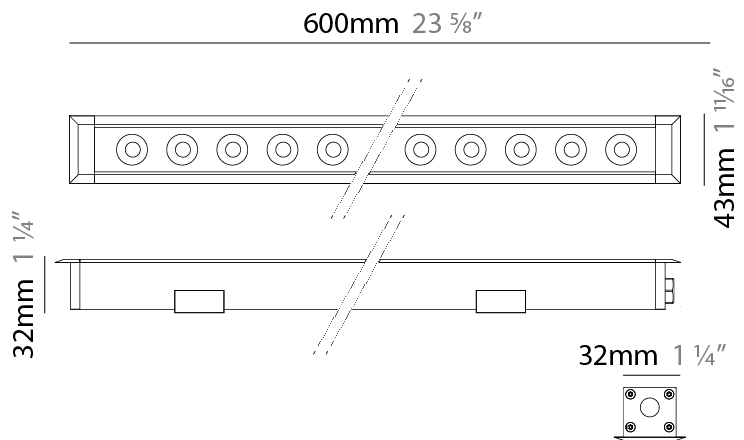

PROJECT	_____
TYPE	_____
SPECIFIER	_____
QUANTITY	_____
DATE	_____

MINI CORNICHE RECESSED

E91638- _____ - _____
base number   Finish Options   Lens Options

1. To build a product code in our configurator select the specify button on the base model # product page
2. To build a manual product code on this datasheet choose from the options listed below in blue font and add the suffix to the base model #

GENERAL

Series: Mini Corniche
Brand: Platek
Division: Exterior
Mounting Type: Recessed
Mounting Location: In-Ground
Subcategory: Walk Over

PHYSICAL

Shape: Rectangle
Length (mm): 620
Length (in): 24 7/16
Width (mm): 43
Width (in): 1 11/16
Depth (mm): 32
Depth (in): 1 1/4
Light Distribution: Uplight
Diffuser: Tempered Glass - 5mm / 3/16" thick
Gasket: Gore-Tex valve to prevent condensation
Fixture Finish: [BLK](#) / [WHI](#) / [GRY](#) / [COR](#) / [ANT](#) / [BRZ](#)
Fixture Material: Extruded Aluminum

ELECTRICAL

Lamp Type: LED
Total Output Wattage (W): 23
Dimming: Bluetooth technology or DMX
Control Gear: DMX
Driver Included: No
Driver Location: Remote
Driver Type: Constant Current - Universal
Driver Class: Class 2
Input Voltage (V): 120 - 277
Constant Current (MA): 500

LED

Number of LEDs: 16
Color Temperature (°K): RGBW
CRI: >80 CRI
Lamp Life (hrs): 60000
Special LEDs offerings: RGBW

OPTICAL

Optic°: [28](#) / [47](#) / [ELL](#)

RATINGS AND CERTIFICATIONS

Certified By: Certified for North American Standards
IP rating: IP67
IK Rating: IK07
Bug Rating: B1 U0 G0